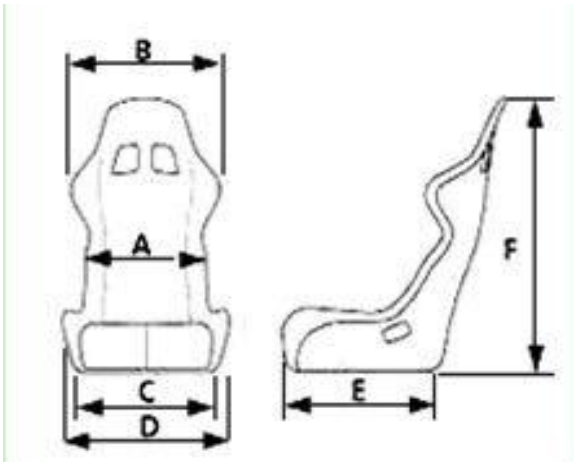

# Track - Frame

DI MARINELLI SONNY, CELL: 3496199084-FAX:04221782784-MAIL: [SONNY.MARINELLI@HOTMAIL.IT](mailto:SONNY.MARINELLI@HOTMAIL.IT)  
 PER INFORMAZIONE NON ESITATE A CONTATTARMI

CODE	MODEL	PICTURE	MATERIALS	PRICE 1 X SEAT	RAIL	COLOUR	CARTON SIZE
TF1	BRIDE		CARBON FIBER	340€	DOUBLE RAILS	RED BLUE BLACK	110X57X59
			FRP BACKING	280€			
			SHINING SILVER BACKING	270€			
TF2	BRIDE		CARBON FIBER BACKING	330€	DOUBLE RAILS	RED BLUE BLACK	110X57X59
			FRP BACKING	280€			
TF3	BRIDE		CARBON FIBER BACKING	340€	DOUBLE RAILS	RED BLUE BLACK	110X57X59
			FRP BACKING	270€			
			SHINING SILVER BACKING	260€			
TF4	BRIDE		CARBON FIBER BACKING	290€	DOUBLE RAILS	RED BLUE BLACK	110X57X59
			FRP BACKING	270€			
			SHINING SILVER BACKING	255€			

TF9	RECARO		FRP BACKING	260€	DOUBLE RAILS	RED BLACK	110X57X59
-----	--------	---	----------------	------	-----------------	--------------	-----------

ACCESSORIES			
PRODUCT	CODE	PICTURE	PRICE 2X
SEAT SIDE MOUNT	TF001		50€
BRIDE CLOTH	TF002		35€
BRIDE CLOTH	TF003		35€

- A - Width at middle
- B - Width of shoulder support
- C - Width of base
- D - Width outside leg support
- E - Depth of base
- F - Total height

CODE	A-cm	B-cm	C-cm	D-cm	E-cm	F-cm	KG
TF1	43	53	37	45	60	89	15
TF2	51	54	52	60	34	96	15
TF3	43	53	37	45	60	89	15
TF4	45	59	35	48	48	88	10
TF5	45	59	35	48	48	88	10
TF6	48	52	24	54	34	95	13.5
TF7	50	56	46	51	56	94	13.5
TF8	44	60	35	48	48	90	10
TF9	43	57.5/52	34	45	53	92	11